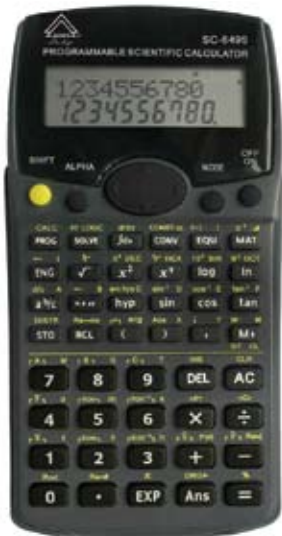

# Back to School 2012 Scientifics

**SC-6609**  
**Hard Shell Case**

10 digit, big number display  
136 Scientific, Statistical  
& Arithmetic Functions  
Battery Powered / Hard Case  
Assorted Colour Packs

*(Limited Quantities)*

**SC-6136II**

10 digit, big number display  
136 Scientific, Statistical  
& Arithmetic Functions  
Battery Powered  
Assorted Colour Packs

**NEW**

**NEW**  
**STYLE** **SC-6145**  
**Fraction Function**

10 digit, big number display  
145 Scientific, Statistical  
& Arithmetic Functions  
Fraction Function / Hard Case  
Battery powered / Assorted Colours

**SC-6495**  
**Programmable**

**NEW**  
**STYLE**